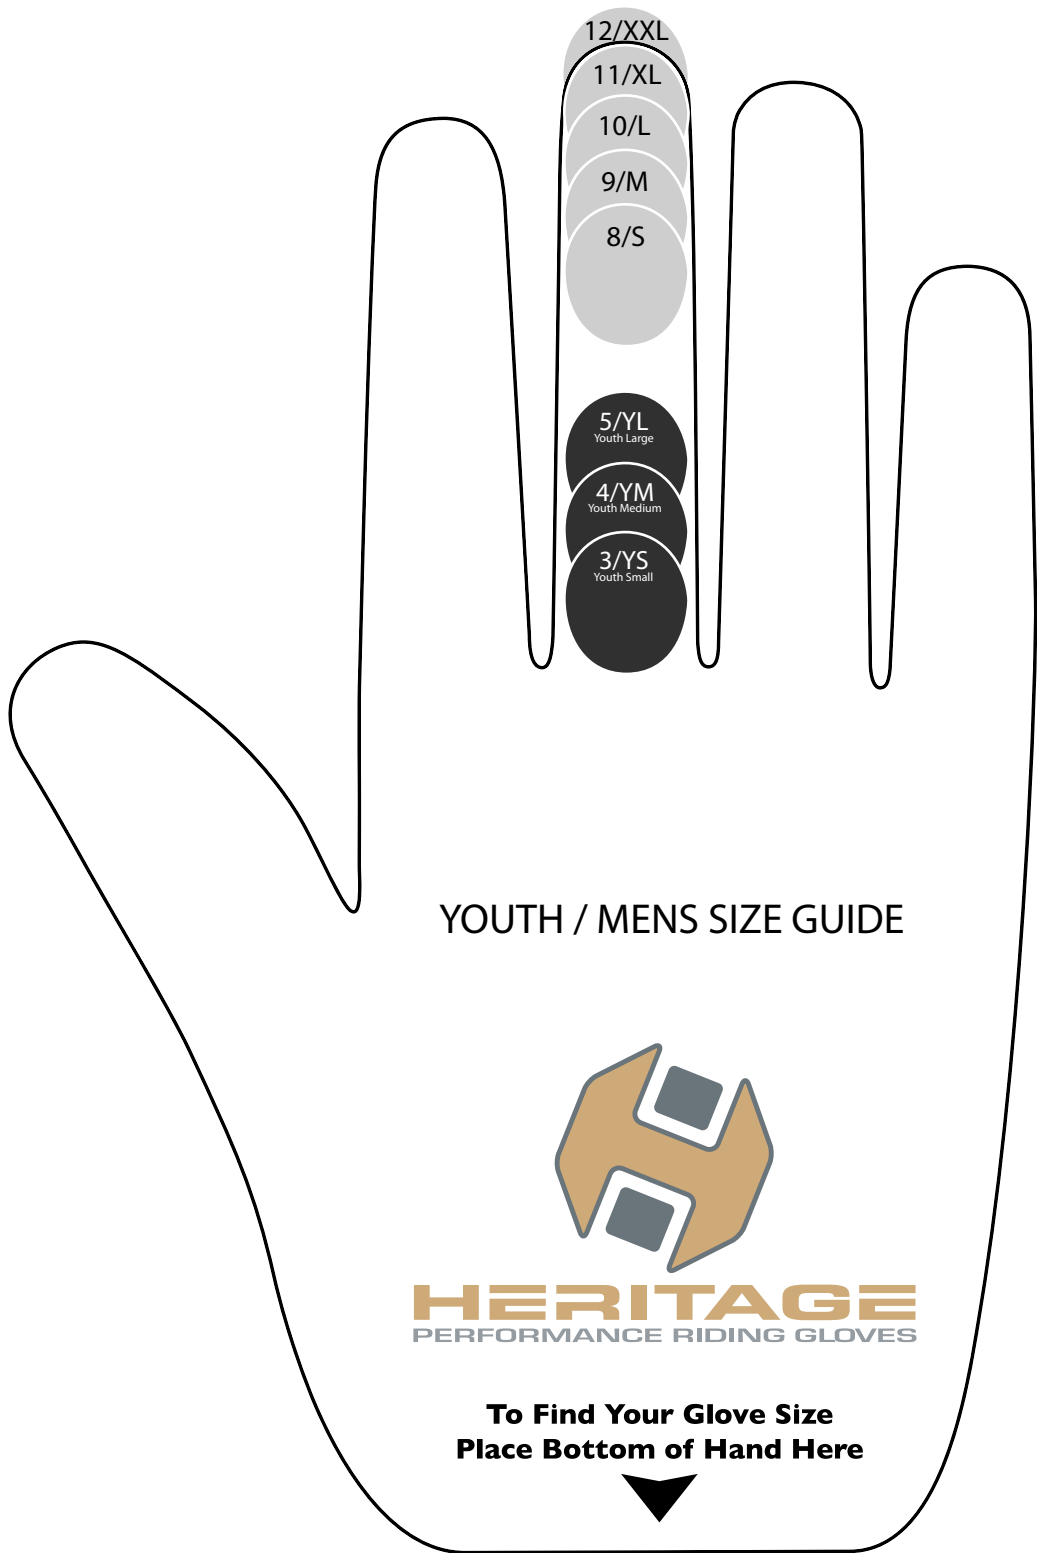

9/XL

8/L

7/M

6/S

LADIES SIZE GUIDE

HERITAGE
PERFORMANCE RIDING GLOVES

**To Find Your Glove Size
Place Bottom of Hand Here**

Please Print for Accurate Sizing

12/XXL

11/XL

10/L

9/M

8/S

8/S

8/S

8/S

8/S

5/YL
Youth Large

5/YL
Youth Large

4/YM
Youth Medium

4/YM
Youth Medium

3/YS
Youth Small

3/YS
Youth Small

3/YS
Youth Small

YOUTH / MENS SIZE GUIDE

HERITAGE
PERFORMANCE RIDING GLOVES

**To Find Your Glove Size
Place Bottom of Hand Here**

Please Print for Accurate Sizing